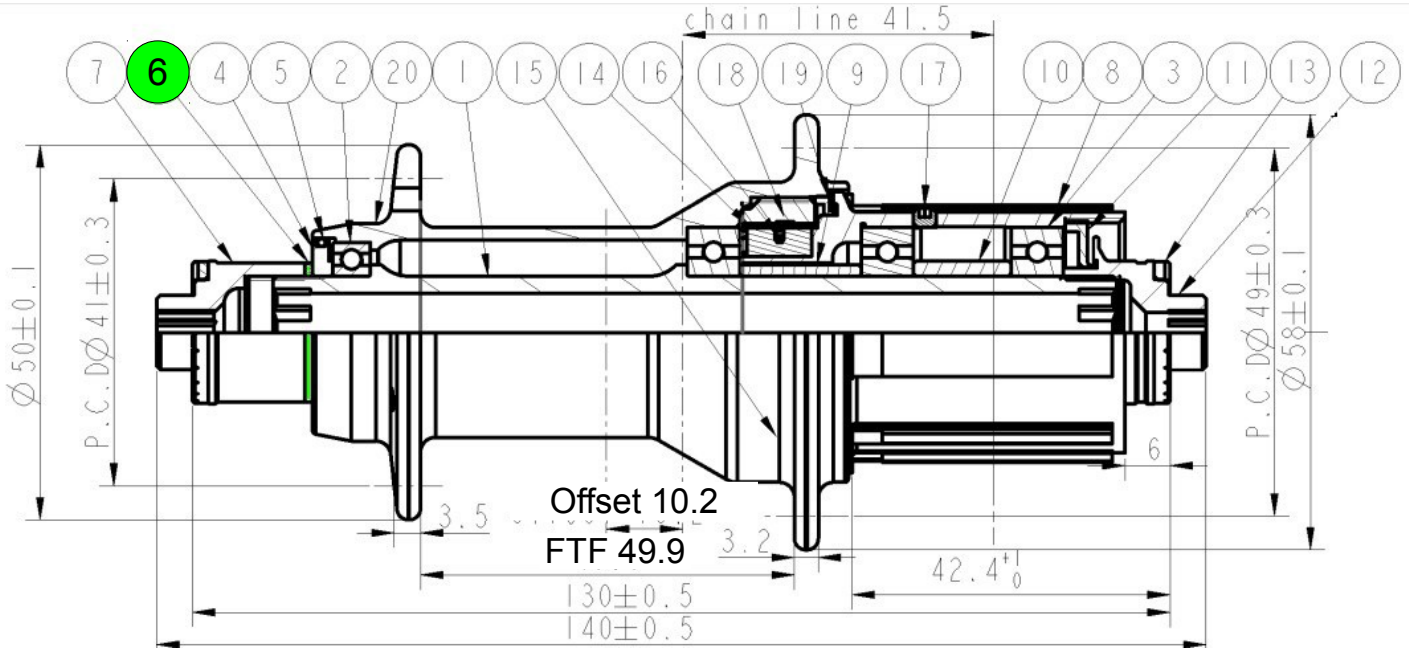

CONVERT SHIM to CAMPY
NEW F482SB-11S to F582SB

Date: 15.March 2013
By Milan Krušinský

CONVERT SHIM to CAMPY NEW F482SB-11S to F582SB

F482SB-11S (Shim.11)
also F482SB-SL-11S

This hub is using EASY 3in1 system, what means that there are no need to interchange any other parts except Cassette Body, but there is needed to Relocate Washer (marked in Green).

F582SB (Campy New)
also F582SB-SL